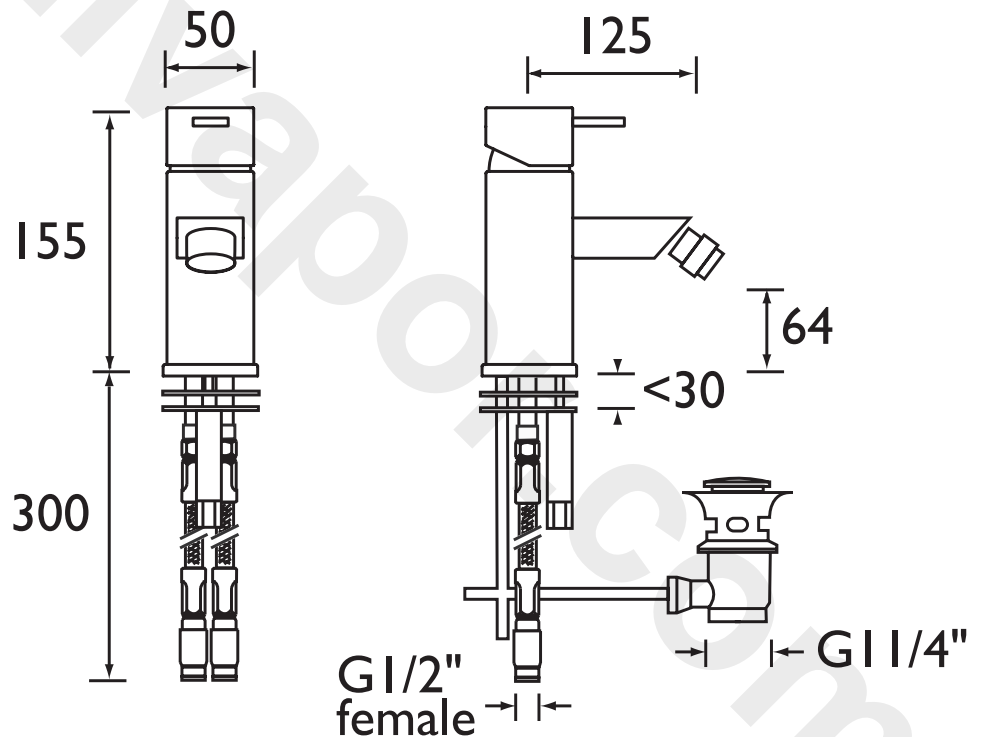

### Features:

- Long life ceramic cartridge for added durability and ease of use
- Metal fixing nut for added durability
- Flexible tails included
- Incorporates safety feature allowing maximum water outlet temperature to be controlled by repositioning the plastic collar under the control lever to limit its travel
- Minimum working pressure of 0.5 bar

### Specification

<b>Product Type:</b>	Bathroom Taps
<b>Main Construction Material:</b>	Brass
<b>Mount Type:</b>	Deck
<b>Handle Type:</b>	Lever
<b>Connection Inlet:</b>	1/2" female flexible inlets
<b>Connection Outlet:</b>	Swivel Flow Straightener
<b>Number of Tap Holes:</b>	1
<b>Valve/Cartridge Type:</b>	35mm Cartridge
<b>Plumbing System Requirements:</b>	All, preferably balanced
<b>Working Pressure Range:</b>	Min: 0.5 bar, Max: 5 bar
<b>Maximum Hot Water Temperature: °C</b>	65
<b>Maximum Static Pressure: (bar)</b>	10
<b>Flow Type:</b>	Single
<b>Isolation Included:</b>	No

### Dimensions (measurements in mm)